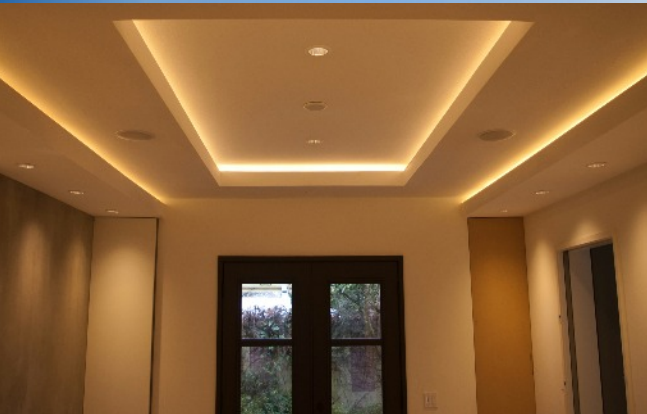

PERFECT FIT™

LED RIBBON by Northwest LED Lighting

Cove Lighting using LinR12-ST-27k

Color Temperature *

2700 k	Incandescent White
3000 k	Halogen White
4000 k	Natural White
RGB	Color Adjustable

Professional quality, energy efficient ribbon light available in multiple color and brightness options to meet your lighting needs.

Our LED ribbon is dimmable, low voltage lighting that is extremely thin and flexible, making it suitable for use in areas with minimal clearance, curved areas and more! Comes standard in 16.4 foot rolls.